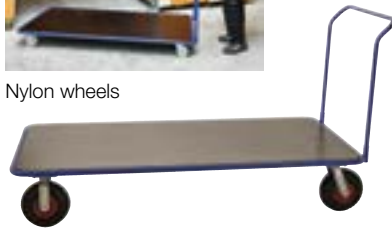

Slingsby DESIGN

Single mesh end

Two mesh ends

Two mesh ends & sides

Hook-on removable sides

D Heavy duty zinc plated platform trucks

- Capacity 600kg.
- Heavy duty welded trucks with folded sheet steel platforms.
- Attractive bright zinc finish.
- Internal height of sides 420mm.
- Platform height 288mm.
- UK made.
- On 2 fixed and 2 braked swivel 200mm dia. rubber tyred castors.

N.B. Not suitable for use in the food industry. For your safety, these platform trucks are fitted with parking brakes in line with recommendations of BSEN 1757-3, 2002.

10 YEAR GUARANTEE

600 KG

5 YEAR GUARANTEE

Nylon wheels

500 KG

Pneumatic tyred wheels

E Konga long load platform trucks

- Capacity 500kg.
- Platform L x W x H: 2000 x 1000mm.
- On two fixed and two swivel 260mm dia. pneumatic tyred wheels, or 125mm dia. nylon castors.
- Weight 53kg.

Design No.	Wheels	Platform H mm	Overall H mm	Price £ each
388486DX3	Pneumatic	340	1120	455.00
413950DX3	Nylon	190	970	463.00

900 KG

Single handle

F Aluminium platform trucks

- Capacity 900kg.
- Lightweight, corrosion-resistant with a clean appearance.
- Aluminium chequer plate platform, height 236mm.
- Handle height 910mm.
- Mounted on two fixed and two swivel 125mm dia. polyurethane tyred castors.