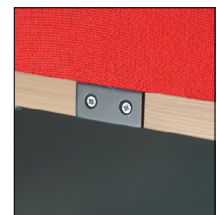

Screw in bracket

Screen fixings

- One pair required for each desktop partition screen.

Code	Description	Price £ per pair
381498DX8	Clamps for fixing to desktops between 12-30mm thick (pair)	30.99
381503DX8	Screw in brackets for fixing to desktops greater than 30mm thick (pair)	34.99