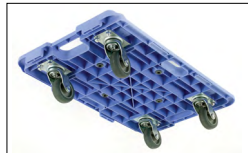

Handling & Lifting Dollies / Platform Trucks & Trolleys

SILENT MASTER®

Connect end-to-end for longer loads

Built-in hand holes for easy carrying

Rubber pads prevent load from slipping

Smooth running non marking castors

Recesses help dollies stack

A Silentmaster® interconnecting plastic dolly

- Silent, smooth running, non-marking, ball bearing 75mm dia. swivel castors with low rolling resistance.
- Capacity 150kg.
- Connect lengthways and sideways to make larger platforms.
- A single dolly holds a 600 x 400mm container, or two 400 x 300mm containers.
- Injection moulded plastic platform with load retaining slip-resistant discs.
- Integral handle holes for easy carrying.
- Up to 10 dollies can be stacked when stored.
- L x W x H: 600 x 400 x 120mm.
- Weight 9kg.

Ribbing on underside to provide strength

Connect lengthways and sideways

Simply click together

Stack up to 10 units

Code	Price £ each 1-5	Price £ each 6-10	Price £ each 11+
360660DX8	74.99	68.99	65.49

Four interconnecting plastic dollies

B Interconnecting plastic dollies

- Capacity 150kg.
- Link lengthways and sideways to make larger platforms.
- Durable injection moulded plastic platform.
- A single dolly will hold a 400 x 300mm Euro container.
- Smooth running 75mm diameter swivel castors with rubber tyres.
- L x W x H: 485 x 380 x 100mm.
- Weight 2.3kg.