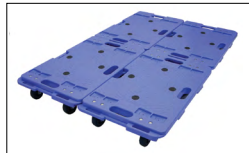

Handling & Lifting Dollies / Platform Trucks & Trolleys

SILENT MASTER®

Connect end-to-end for longer loads

Built-in hand holes for easy carrying

Rubber pads prevent load from slipping

Smooth running non marking castors

Recesses help dollies stack

A Silentmaster® interconnecting plastic dolly

- Silent, smooth running, non-marking, ball bearing 75mm dia. swivel castors with low rolling resistance.
- Capacity 150kg.
- Connect lengthways and sideways to make larger platforms.
- A single dolly holds a 600 x 400mm container, or two 400 x 300mm containers.
- Injection moulded plastic platform with load retaining slip-resistant discs.
- Integral handle holes for easy carrying.
- Up to 10 dollies can be stacked when stored.
- L x W x H: 600 x 400 x 120mm.
- Weight 9kg.

Ribbing on underside to provide strength

Connect lengthways and sideways

Simply click together

Stack up to 10 units

Code	Price £ each 1-5	Price £ each 6-10	Price £ each 11+
360660DX8	74.99	68.99	65.49

Four interconnecting plastic dollies

B Interconnecting plastic dollies

- Capacity 150kg.
- Link lengthways and sideways to make larger platforms.
- Durable injection moulded plastic platform.
- A single dolly will hold a 400 x 300mm Euro container.
- Smooth running 75mm diameter swivel castors with rubber tyres.
- L x W x H: 485 x 380 x 100mm.
- Weight 2.3kg.