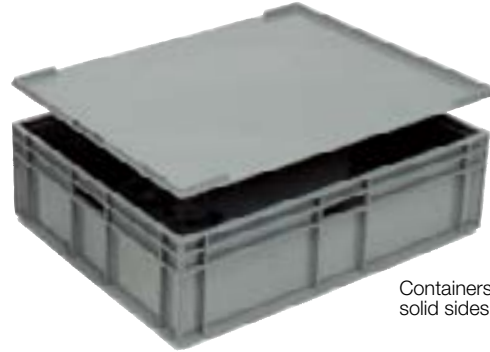

**C Large European stacking containers, 800 x 600mm**

- Strong polypropylene containers.
- Fit standard Euro (1200 x 800mm) and half-Euro (800 x 600mm) pallets.
- Solid sides and base.
- Vertical sides provide maximum usable volume.
- Operational temperature -20°C to +80°C.

Volume Litres	L x W x H mm External	L x W x H mm Internal	Design No.	Price £ each
87	800 x 600 x 230	755 x 555 x 205	307498DX1	39.99
125	800 x 600 x 340	755 x 555 x 295	307507DX1	44.99
162	800 x 600 x 412	755 x 555 x 382	307509DX1	49.99

Up to  
**162 L**

Containers with solid sides and lid.

**Lid for large European stacking containers, 800 x 600mm**

- Simply drops into place.
- Protects contents and prevents contamination.

Design No.	L x W x H mm External	Price £ each
308702DX1	800 x 600 x 48	24.65

**D Euro containers with open ends for picking**

- Ideal for creating picking walls.
- Universal Euro size for efficient use of pallet space.
- Also available with translucent closable drop down door.

Translucent removable window